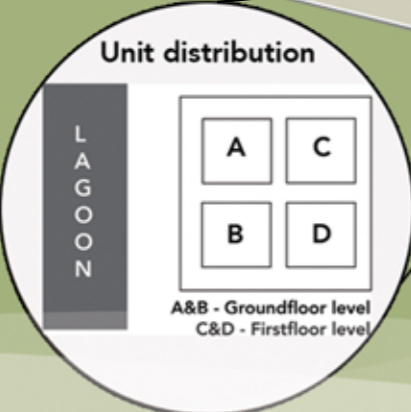

AIRASSÓIS LAGOA RESORT

- | | | | | | |
|------------------|-------------------|-------------------|----------------|--|---|
| 1 Townhouse - T1 | 6 Studio - T0 | 11 Townhouse - T1 | 16 Studio - T0 | 21 Studio - T0 | 52 Children's Pool
Piscina para Crianças |
| 2 Townhouse - T1 | 7 Studio - T0 | 12 Townhouse - T1 | 17 Studio - T0 | 22 Townhouse - T1 | 53 Swimming Pool
Piscina |
| 3 Studio - T0 | 8 Townhouse - T1 | 13 Townhouse - T1 | 18 Studio - T0 | 23 Townhouse - T1 | 54 Pool Bar
Bar de Piscina |
| 4 Townhouse - T1 | 9 Townhouse - T1 | 14 Studio - T0 | 19 Studio - T0 | 24 Villa - V2 (480,83 m ²) | 55 Restaurant / Reception / SPA
Restaurante / Recepção |
| 5 Townhouse - T1 | 10 Townhouse - T1 | 15 Studio - T0 | 20 Studio - T0 | 25 Villa - V2 (475,46 m ²) | 56 Services
Serviços |